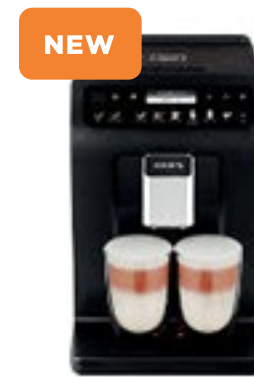

KRUPS®

FIND OUT ALL OUR EVIDENCE MACHINES

With 20 sleek and compact models, there's an Evidence machine that's perfect for you!

**EVIDENCE PLUS
EA894910**

**EVIDENCE PLUS
EA894T10**

**EVIDENCE PLUS
EA894810**

**EVIDENCE
EA890110**

**EVIDENCE
EA890810**

**EVIDENCE
EA890D10**

**EVIDENCE
EA890C10**

Interface	Full black 21 cm touchpad with OLED screen	Full black 21 cm touchpad with OLED screen	Full black 21 cm touchpad with OLED screen	Touchpad with OLED screen	Touchpad with OLED screen	Touchpad with OLED screen	Touchpad with OLED screen
Colored Touch Screen Icons	✓	✓	✓	—	—	—	—
Finishes	Brushed Aluminium / Moka	Brushed Aluminium / Titanium	Brushed Aluminium / Black Satin	Plastic / White	Plastic / Black	Brushed Aluminium / Metal	Brushed Aluminium / Chrome
Preset recipes	19	19	19	15	15	15	15
Direct access recipes	6	6	6	5	5	5	5
Milk pot included	✓	✓	✓	On EA891110 and EA893110	On EA891810 and EA893810	On EA891D10 and EA893D10	On EA891C10 and EA893C10
Mobile App / Bluetooth	—	—	—	On EA892110 and EA893110	On EA892810 and EA893810	On EA892D10 and EA893D10	On EA892C10 and EA893C10